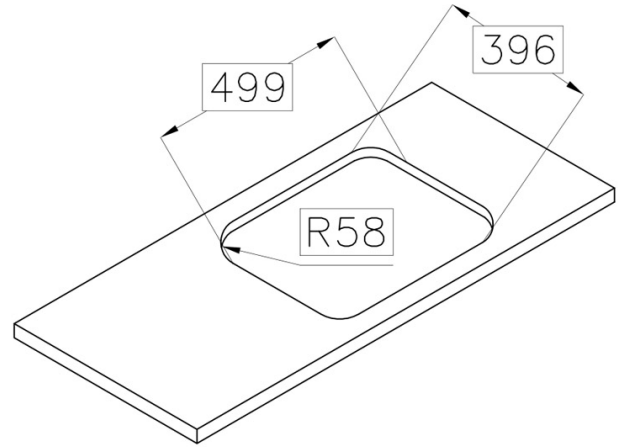

Sink

S3000

Sink - 1 bowl - Undermount (ST)

Code: 1116 861 DX (Scarico a destra)

Code: 1116 862 SX (Scarico a sinistra)

Product Details

Materials/Finishes	Foster-brushed finish AISI 304 stainless steel
Cabinet	60 cm
Dimensions	539x436 mm
Edge/Installation Type	Undermount (ST)
Cut out	Vedi scheda tecnica
Number of bowls	1 bowl
Bowl dimension	503x400 mm
Waste fitting	3,5" waste
Mixer holes	No standard tap hole
Standard fittings	fixing brackets, gasket, waste fitting, overflow and siphon. Packing: single carton box.

Features

Deep bowls

Basket 3,5" waste fitting

Dimensions

Cut out drawing

Optional accessories

glass chopping board
8631 300

hdpe chopping board
8657 001

white bowl 8153 100

cestello inox 8612 000

white basket 8612 100

Optional automatic waste fittings

automatic waste fitting 8407 100

automatic waste fitting 8407 000

lira automatic waste fitting 8407
102

lira automatic waste fitting 8407
103
2019/2019
01:55:55