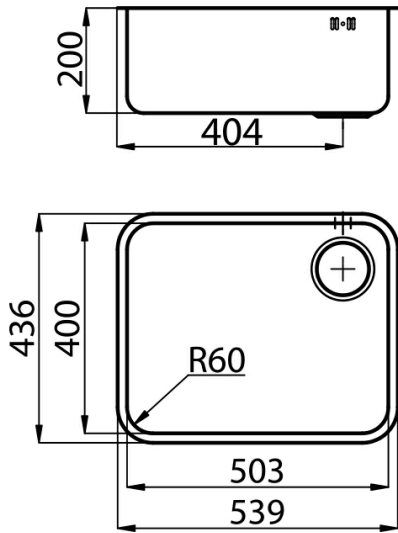

Sink

S3000

Sink - 1 bowl - Undermount (ST)

Code: 1116 861 DX (Scarico a destra)

Code: 1116 862 SX (Scarico a sinistra)

Product Details

Materials/Finishes	Foster-brushed finish AISI 304 stainless steel
Cabinet	60 cm
Dimensions	539x436 mm
Edge/Installation Type	Undermount (ST)
Cut out	Vedi scheda tecnica
Number of bowls	1 bowl
Bowl dimension	503x400 mm
Waste fitting	3,5" waste
Mixer holes	No standard tap hole
Standard fittings	fixing brackets, gasket, waste fitting, overflow and siphon. Packing: single carton box.

Features

Deep bowls

Basket 3,5" waste fitting

Dimensions

Cut out drawing

Optional accessories

glass chopping board
8631 300

hdpe chopping board
8657 001

white bowl 8153 100

cestello inox 8612 000

white basket 8612 100

Optional automatic waste fittings

automatic waste fitting 8407 100

automatic waste fitting 8407 000

lira automatic waste fitting 8407
102

lira automatic waste fitting 8407
103
2019/2019
01:55:55